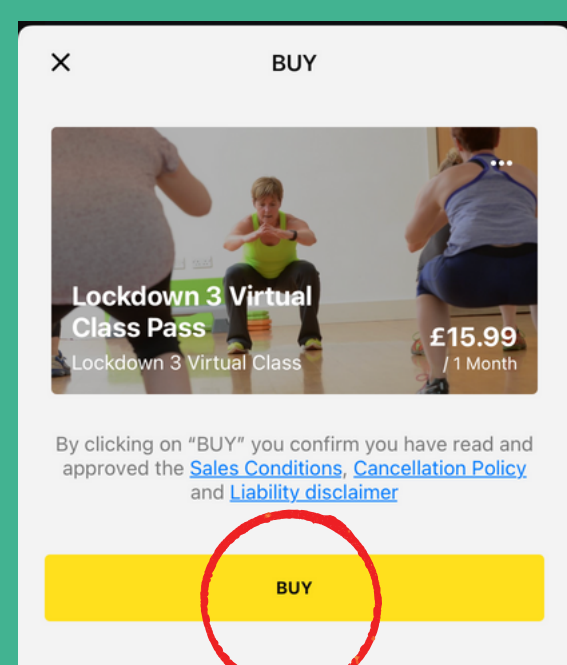

HOW TO JOIN OUR VIRTUAL CLASSES

Enjoy access to all our live and on-demand classes throughout lockdown for just £15.99 a month!

STEP ONE

Download the MyWellness app to your tablet or mobile.
(You may have to create an account if you haven't used the app before)

STEP TWO

Launch the app and select Malvern Active under "My Facilities".

STEP THREE

Click on a live class or on-demand class option.
(You will gain access to both services after payment)

STEP FOUR

Click "BUY" to start the monthly £15.99 subscription via Apple/Google Pay or by entering your card details.